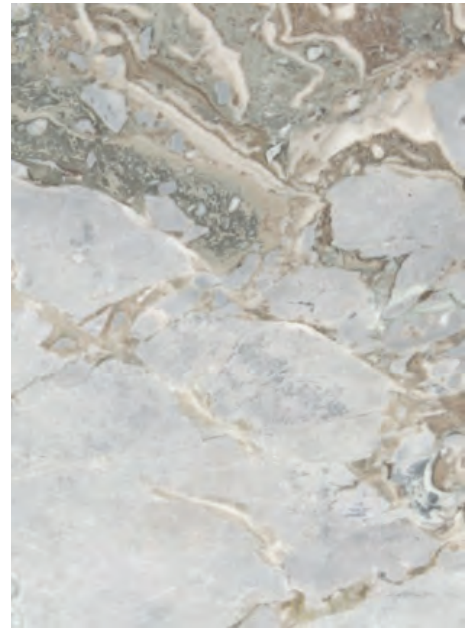

AVAILABLE PRODUCTS:

Slabs: 2cm, 3cm, 5cm

Cut-to-Size

Tiles: 4"x4" up to 24"x48" Calibrated Tiles

ASPEN GREY

Lincoln® Silver and Aspen Grey are both gray marbles quarried in areas located between the old Washington quarry and the Lincoln Gallery. These selections have similar structure and hardness of Statuario Colorado. Their color background may vary from dark to light blue-

sh grey. The main difference between the two materials is the amount of veining each has: Aspen Gray tends to be darker with little to no veining, while Lincoln® Silver generally has lighter background tone with a lot of “Calacatta type” movement.

AVAILABLE PRODUCTS:

Slabs: 2cm, 3cm, 5cm

Cut-to-Size

Tiles: 4"x4" up to 24"x48" Calibrated Tiles

CRAZY HORSE

Crazy Horse is the newest Colorado Yule marble produced at the Pride of America Mine and is a new entry in our marble portfolio. Crazy Horse was recently discovered in the new Hamilton Quarry. This special and fascinating brecciated marble is unique with a very limited production schedule. This se-