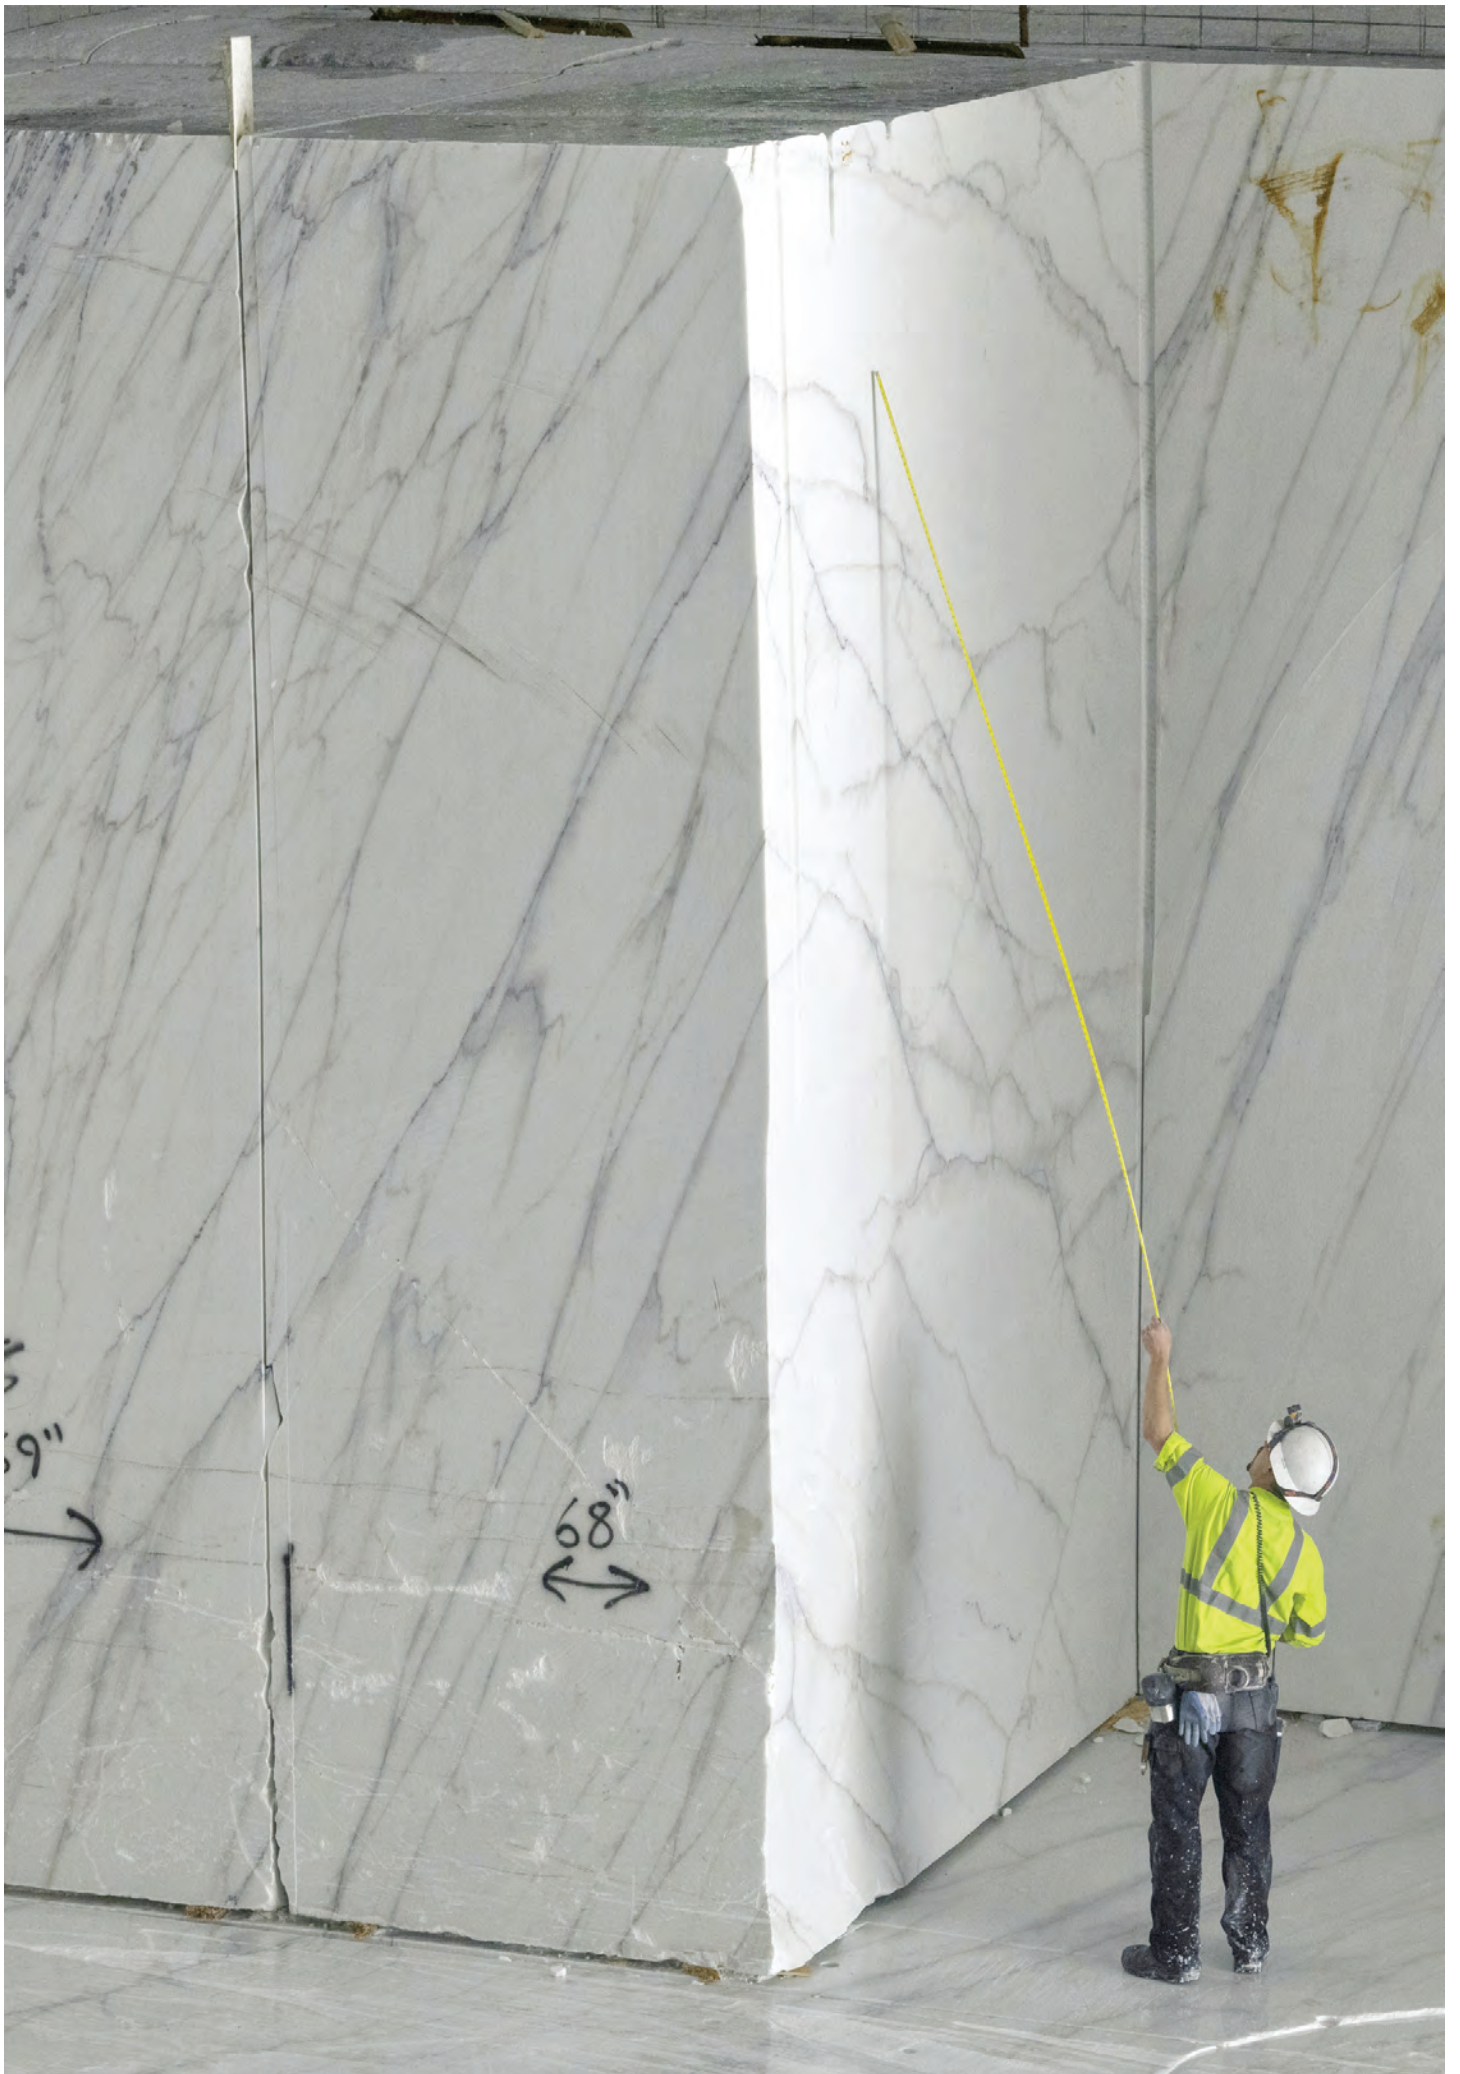

COLORADO
STONE QUARRIES

QUARRIED & MANUFACTURED IN COLORADO

MADE IN USA

The Pride of America Mine, operated by Colorado Stone Quarries is located above the upper Crystal River Valley, outside the town of Marble. After many years of sitting dormant, the quarry was acquired by and reopened in 2011 by R.E.D. Graniti. Quarrying techniques have changed since the Yule marble was first quarried in the mid-1880s. Historic quarrying techniques used at that time are now replaced with diamond studded cutting and drilling machines. Modern machinery increased production as well as eliminated unintended damage to surrounding material caused by historical quarrying techniques.