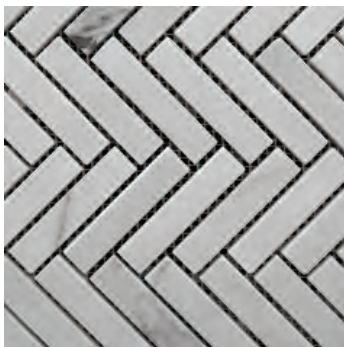

AVAILABLE PRODUCTS:

Slabs: 2cm and 3cm only

Tiles: 4"x4" up to 24"x48" Calibrated Tiles

Marble Mosaics are a historical and classic art form of natural stone throughout the world. The unique coloring and veining of our marble mosaics creates an artistic style for homeowners and commercial spaces. We have a variety of subway, hexagon, and herringbone patterns as well as a variety of trim and fixture options and are the perfect addition to your marble inventory. Each product creates an elegant look suitable for any architect or designer's project type or style preference.

MOSAICS

MOSAIC

BASKETWEAVE

Measurement: 1 5/8" X 2 7/8" (1.35SF/Sheet)

Finish: Polished

Colors Offered: Calacatta Mix

HERRINGBONE MESH MOUNT

Measurement: 3/4" x 3 1/2"