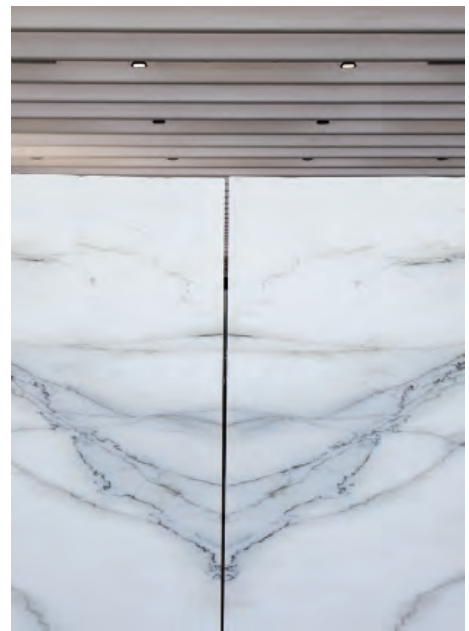

THE BEAUTY
OF NATURAL
STONE

A DIAMOND IN THE ROUGH

CALACATTA LINCOLN®

Calacatta Lincoln® marble is a new type of Colorado Yule marble that was discovered in 2012 with the opening of a new portal (the Lincoln Gallery) located above the historic mine. With its elegant and delicate veining, Calacatta Lincoln® marble has become one of the most desirable marbles and a primary standard in the market, especially