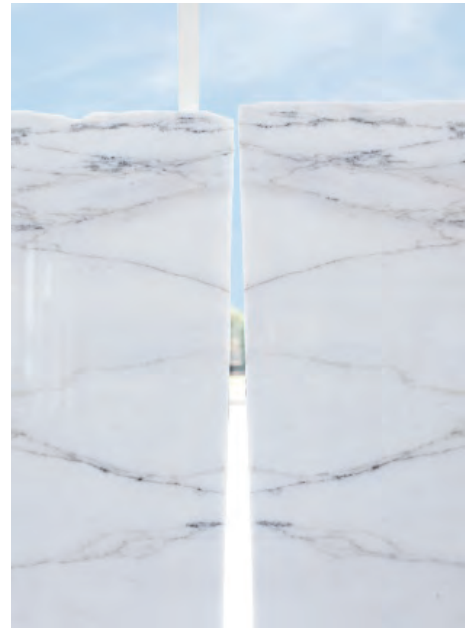

in the United States market. This material has a warm white background with brown-grayish veining. The vein structure ranges from medium to wide vein and is the hallmark of Calacatta Lincoln® marble. Cutting direction is either wavy or 45-degrees. It is the perfect choice for kitchen countertops and large projects.

AVAILABLE PRODUCTS:

Slabs: 2cm, 3cm, 5cm

Cut-to-Size

Tiles: 4"x4" up to 24"x48" Calibrated Tiles

CALACATTA GOLDEN

Calacatta Golden is famous for its pure white background with narrow and well-marked golden veins that run throughout the entire slab. Calacatta Golden is a timeless classic white marble, extracted from the original historic galleries and the modern Lincoln Gallery. Due to its characteristics of beauty and durability, this stone was used