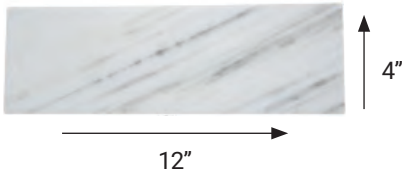

MOSAICS

MOSAIC

BASKETWEAVE

Measurement: 1 5/8" X 2 7/8" (1.35SF/Sheet)

Finish: Polished

Colors Offered: Calacatta Mix

HERRINGBONE MESH MOUNT

Measurement: 3/4" x 3 1/2"

Finish: Polished, Tumbled

Colors Offered: Calacatta Mix

SUBWAY MESH MOUNT

Measurement: 2" x 4"

Finish: Polished, Tumbled

Colors Offered: Calacatta Mix

MINI-HERRINGBONE MESH MOUNT

Measurement: 3/4" X 2"
Finish: Polished, Tumbled
Colors Offered: Calacatta Mix

SUBWAY LOOSE

Measurement: 12" x 4"
Finish: Polished
Colors Offered: Calacatta Mix

HEXAGON MESH MOUNT

Measurement: 3/4" x 3 1/2"
Finish: Polished, Tumbled
Colors Offered: Calacatta Mix, Aspen Grey & Lincoln® marble