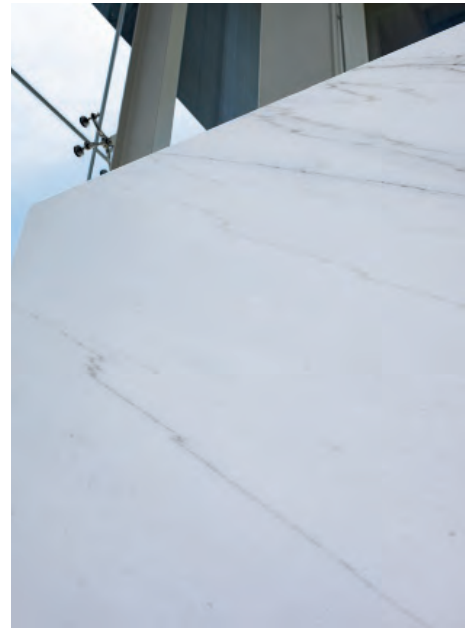

AVAILABLE PRODUCTS:

Slabs: 2cm, 3cm, 5cm

Cut-to-Size

Tiles: 4"x4" up to 24"x48" Calibrated Tiles

CALACATTA LINCOLN[®] SILVER

Lincoln[®] Silver and Aspen Grey are both gray marbles quarried in areas located between the historic Washington Gallery and the Lincoln Gallery. These selections have similar structure and hardness of Statuario Colorado. Their color background may vary from dark to light

bluish grey. The main difference between the two materials is the amount of veining each has: Aspen Gray tends to be darker with little to no veining, while Lincoln[®] Silver generally has lighter background tone with a lot of "Calacatta type" movement.

AVAILABLE PRODUCTS:

Slabs: 2cm, 3cm, 5cm

Cut-to-Size

Tiles: 4"x4" up to 24"x48" Calibrated Tiles

CALACATTA LINCOLN® 45° VEIN

Calacatta Lincoln® marble is a new type of Colorado Yule marble that was discovered in 2012 with the opening of a new portal (the Lincoln Gallery) located above the old mine. With its elegant and delicate veining, Calacatta Lincoln® marble has become a reference in the market and one of the most desirable marble, especially