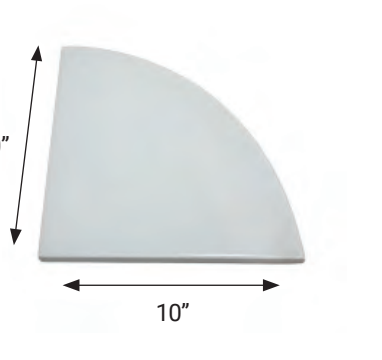

COVE BASE ASPEN GREY

Measurement: 6" x 18"
Finish: Polished
Colors Offered: Aspen Grey

OTHER FIXTURES

SHOWER SEAT

Measurement: 20" x 20"
Finish: Polished
Colors Offered: Calacatta Mix

SHOWER SHELF

Measurement: 10" x 10"
Finish: Polished
Colors Offered: Calacatta Mix