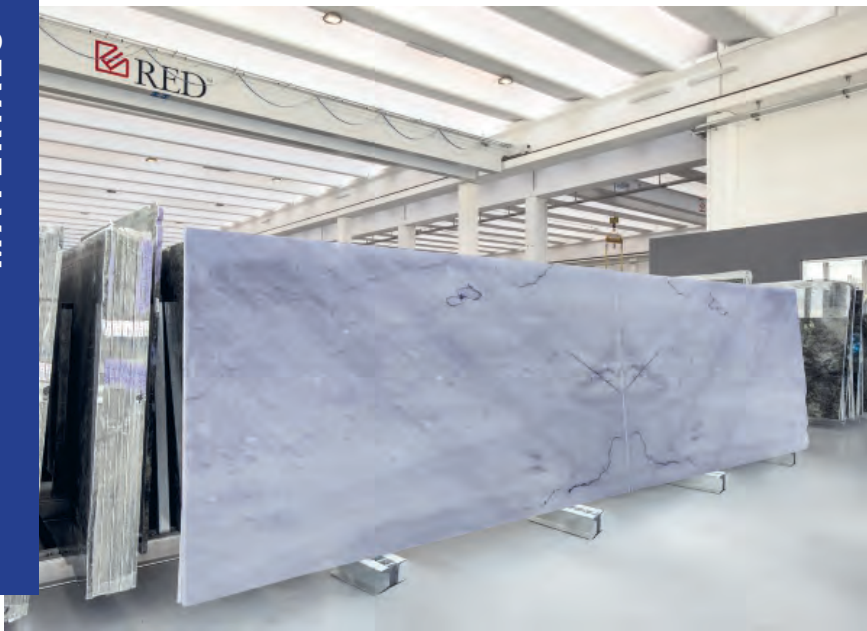

ASPEN GREY

Lincoln® Silver and Aspen Grey are both gray marbles quarried in areas located between the old Washington quarry and the Lincoln Gallery. These selections have similar structure and hardness of Statuario Colorado. Their color background may vary from dark to light blue-

sh grey. The main difference between the two materials is the amount of veining each has: Aspen Gray tends to be darker with little to no veining, while Lincoln® Silver generally has lighter background tone with a lot of “Calacatta type” movement.