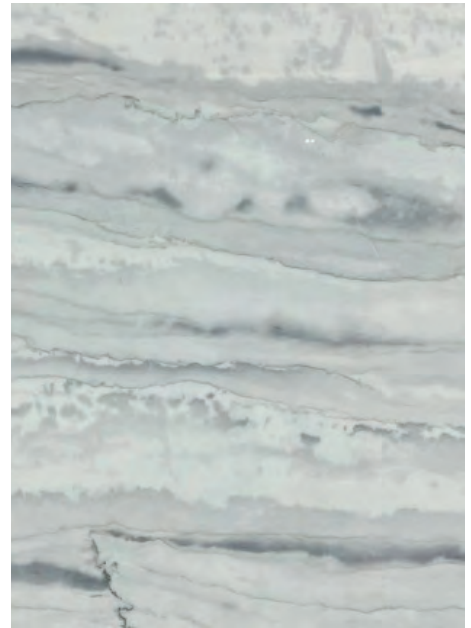

on many historical projects such as the Lincoln Memorial in Washington D.C., the Colorado State Capitol in Denver, and the Tomb of the Unknown Soldier in Arlington, Virginia. Most of the time, the Calacatta Golden blocks are produced with regular "wavy" movement and only occasionally are blocks mined with diagonal 45-degree veining.

AVAILABLE PRODUCTS:

Slabs: 2cm, 3cm, 5cm

Cut-to-Size

Tiles: 4"x4" up to 24"x48" Calibrated Tiles

ZEBRINO LINCOLN®

Zebrino Lincoln® marble is the newest discovery of marble within our Pride of America Mine! This material is distinctly characterized by unique patterns of white

and grey tones and horizontal veining. Zebrino Lincoln® marble is an extremely unique and exclusive material to Colorado Stone Quarries and the USA!

AVAILABLE PRODUCTS:

Slabs: 2cm, 3cm, 5cm

Cut-to-Size

Tiles: 4"x4" up to 24"x48" Calibrated Tiles