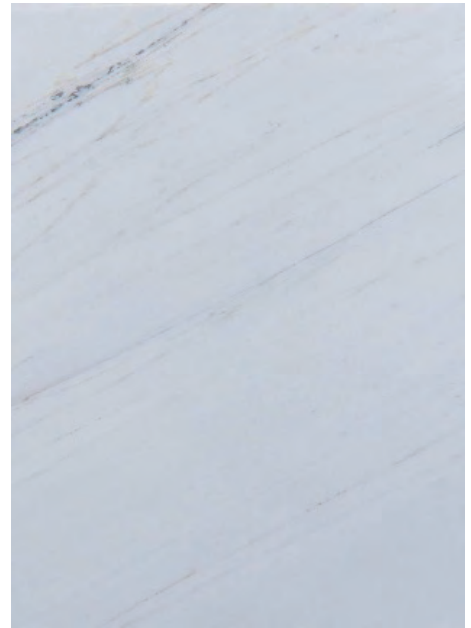

AVAILABLE PRODUCTS:

Slabs: 2cm, 3cm, 5cm

Cut-to-Size

Tiles: 4"x4" up to 24"x48" Calibrated Tiles

CALACATTA GOLDEN 45° VEIN

Calacatta Golden is famous for its pure white background with narrow and well-marked golden veins that run throughout the entire slab. Calacatta Golden is a timeless classic white marble, extracted from the original historic galleries and the modern Lincoln Gallery. Due to its characteristics of beauty and durability, this stone was used